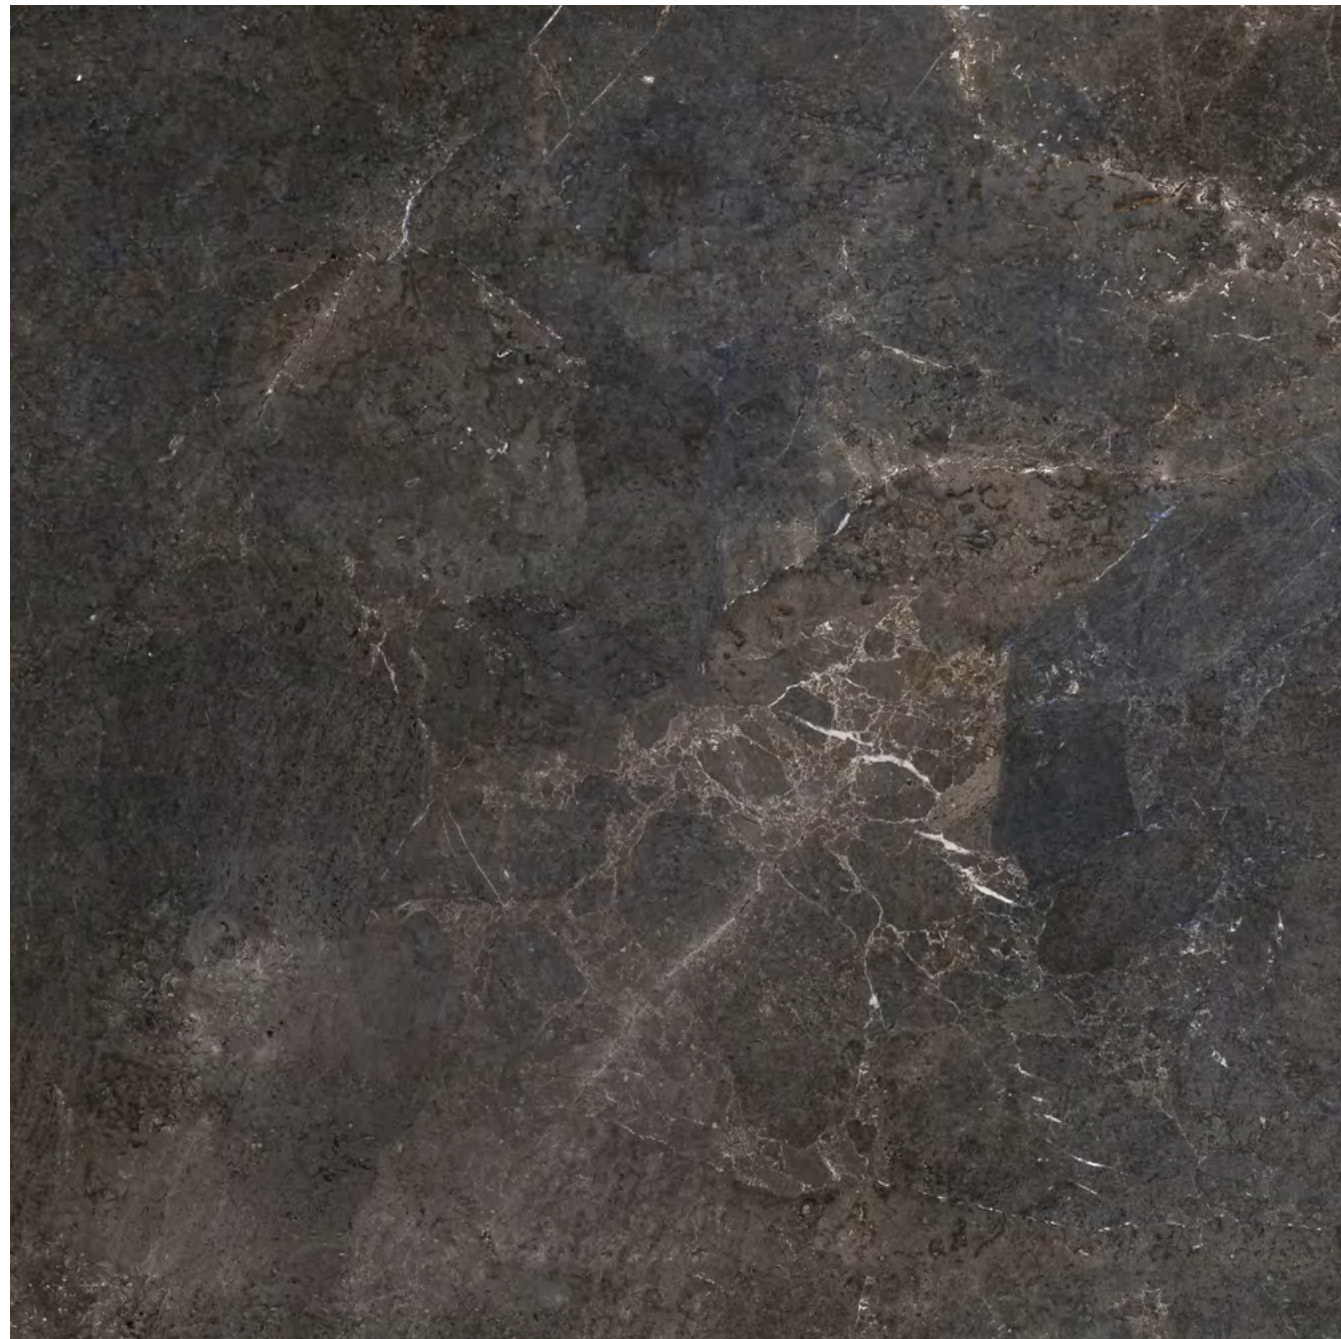

Black Diamond

Antislip | Natural Plus

**Click here for
Certifications and technical data**

Find more details about formats,
thicknesses, skid resistances, features,
finishings and packaging.