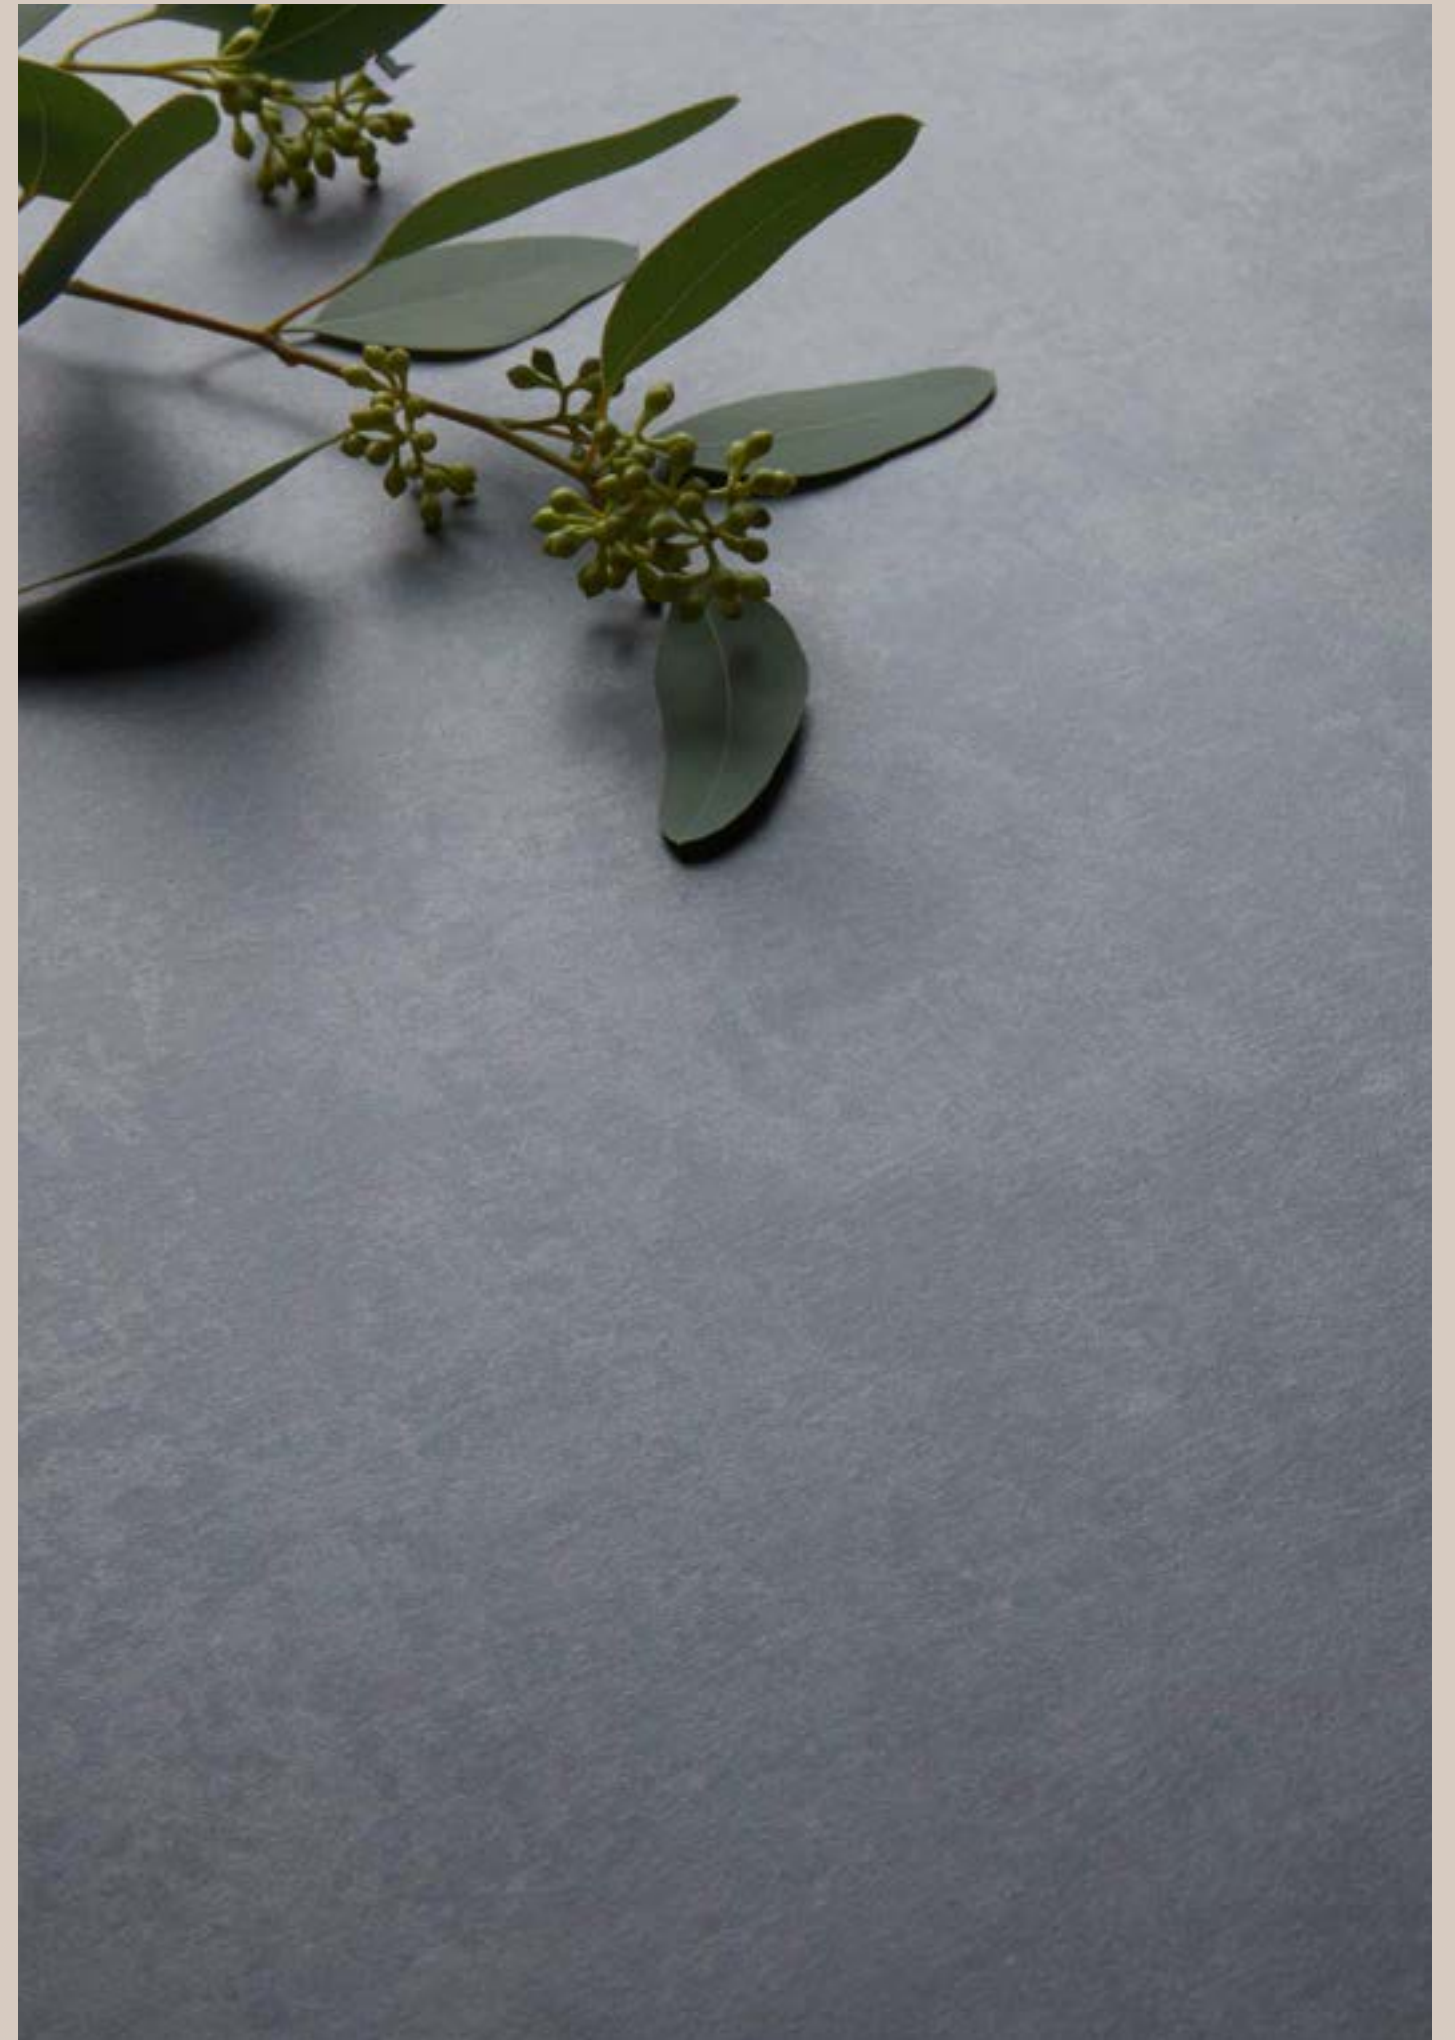

Material essence.

A remarkable journey where artistry meets sustainability.

Radical combines the industrial charm of metal with a sophisticated surface. With its natural finish and its soft texture, this collection offers unique design solutions for industrially staged environments.

Discover the exquisite beauty of surfaces that reinvent nature's masterpieces, all while honoring our commitment to the planet we cherish.

Together, let's create spaces that not only captivate the eye but also nurture the soul.